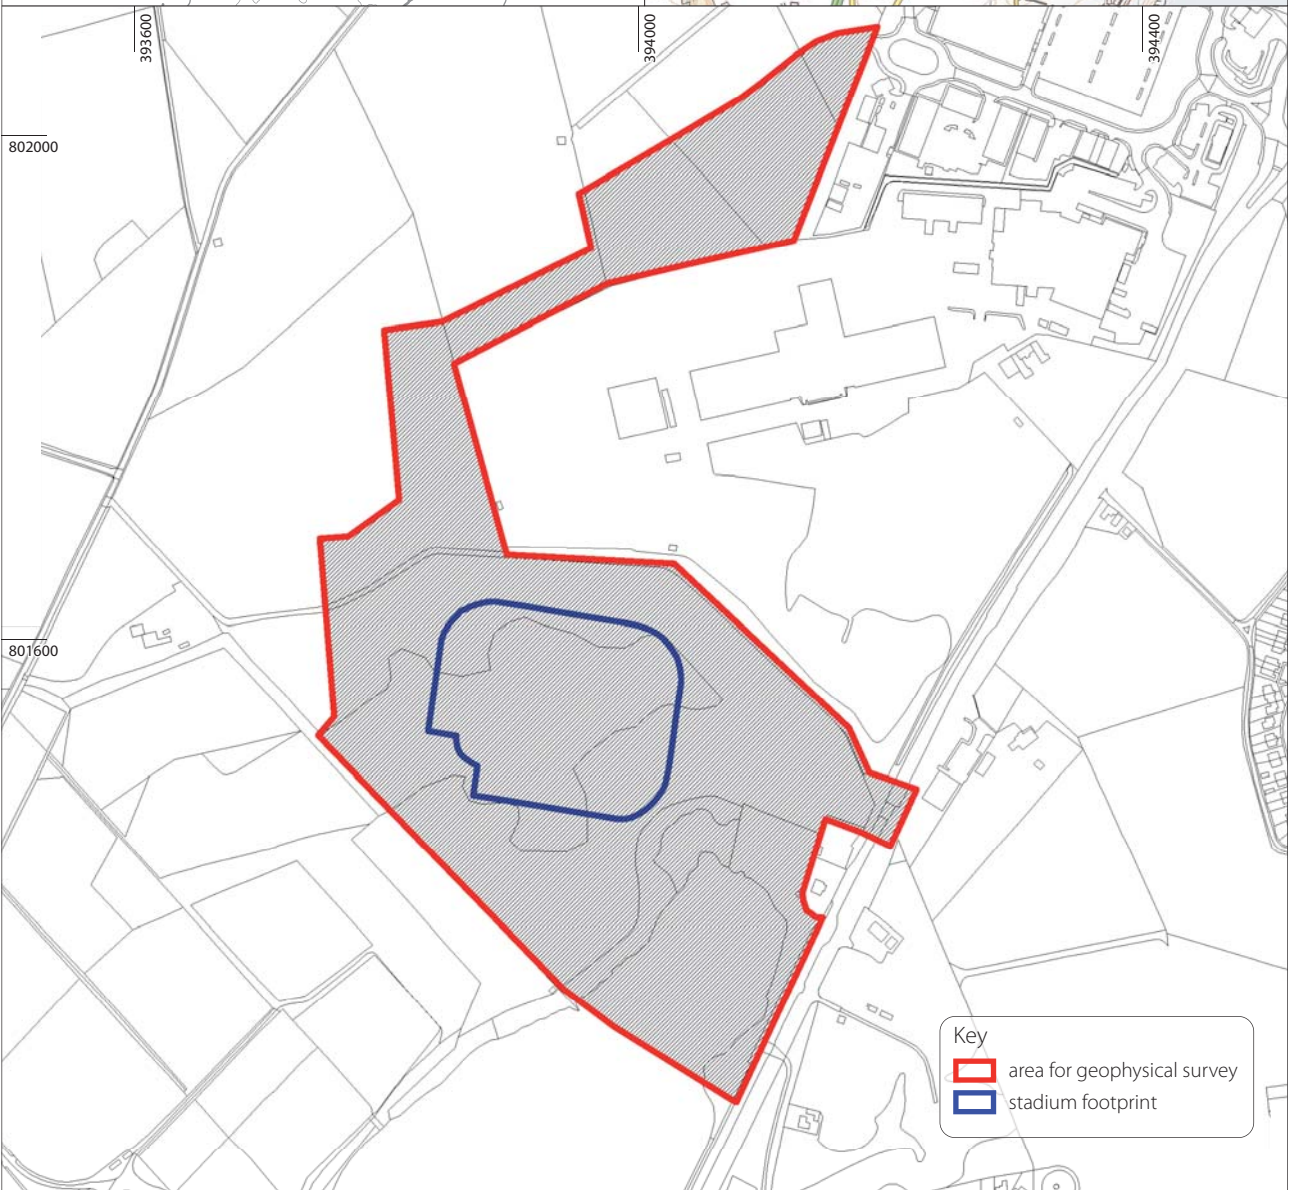

Aberdeen Arena
Nigg
Aberdeen

0 100km

Reproduced using 2006 OS 1:50,000 Landranger Series no. 38 and digital 1:5,000 data. Ordnance Survey © Crown copyright 2011. All rights reserved. Licence no. AL 100013329

Scale 1:6,000 @ A4

0 250m