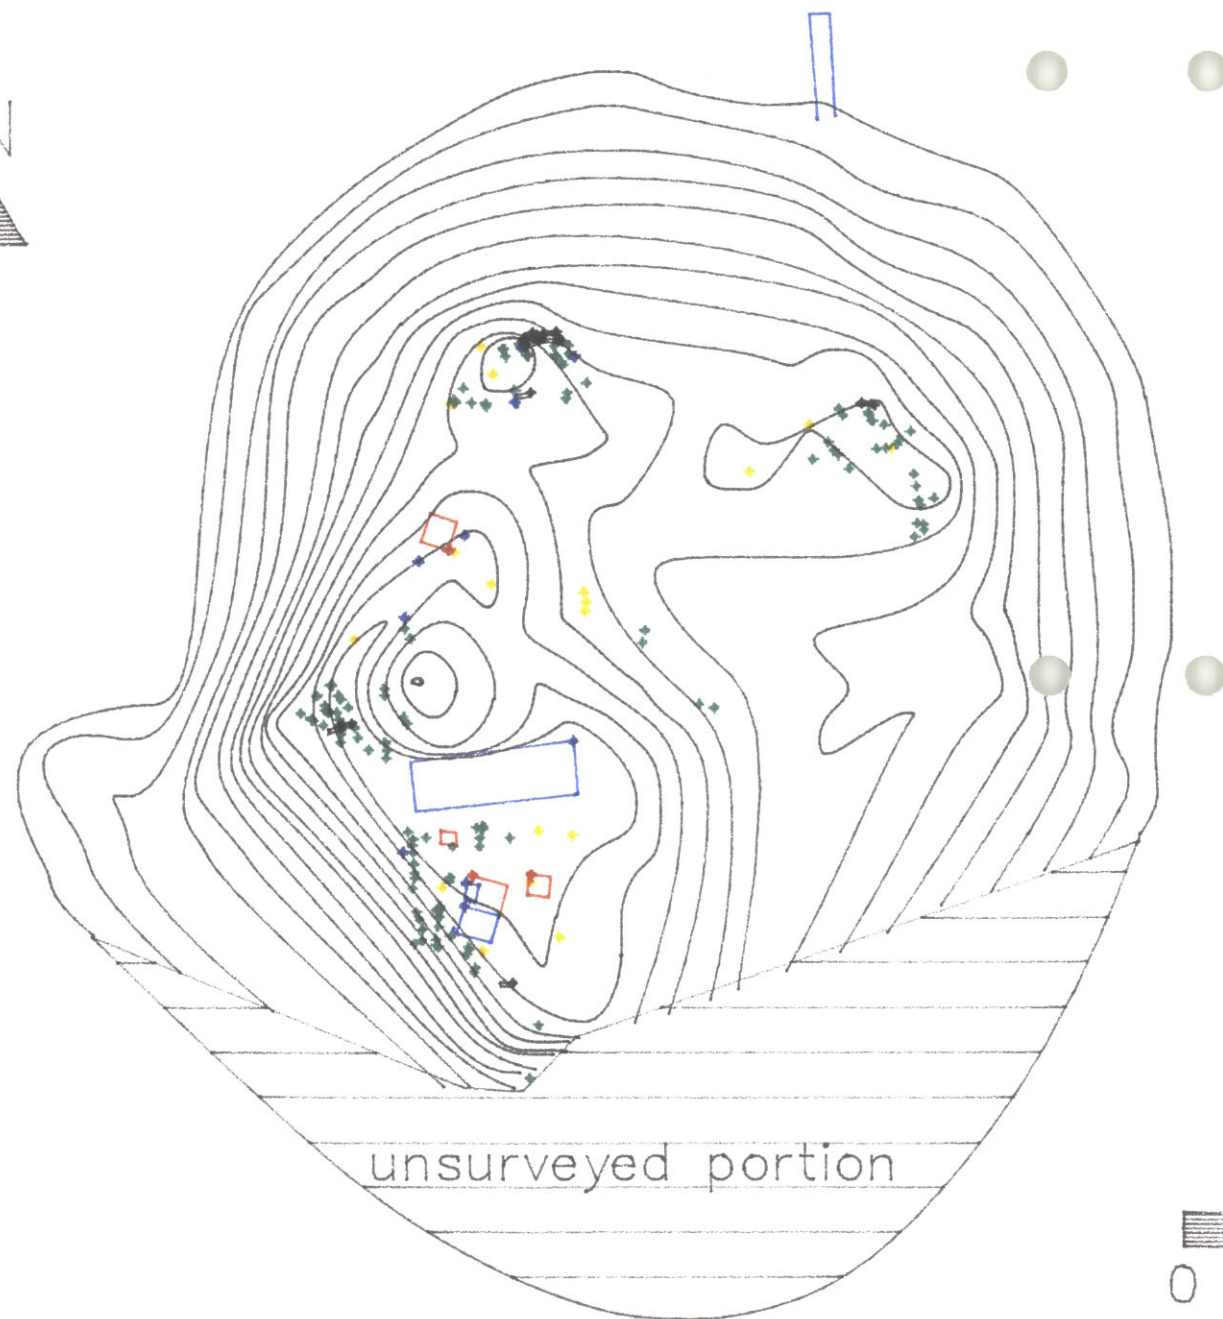

Eilean Fhianain Contour Survey

CFA

July 1992

- ◆ upright gravemarkers
- flat gravemarkers
- crosses
- modern gravemarkers
- / fenced grave plots
- chapels
- ◆ flat gravemarkers with skeleton engraving