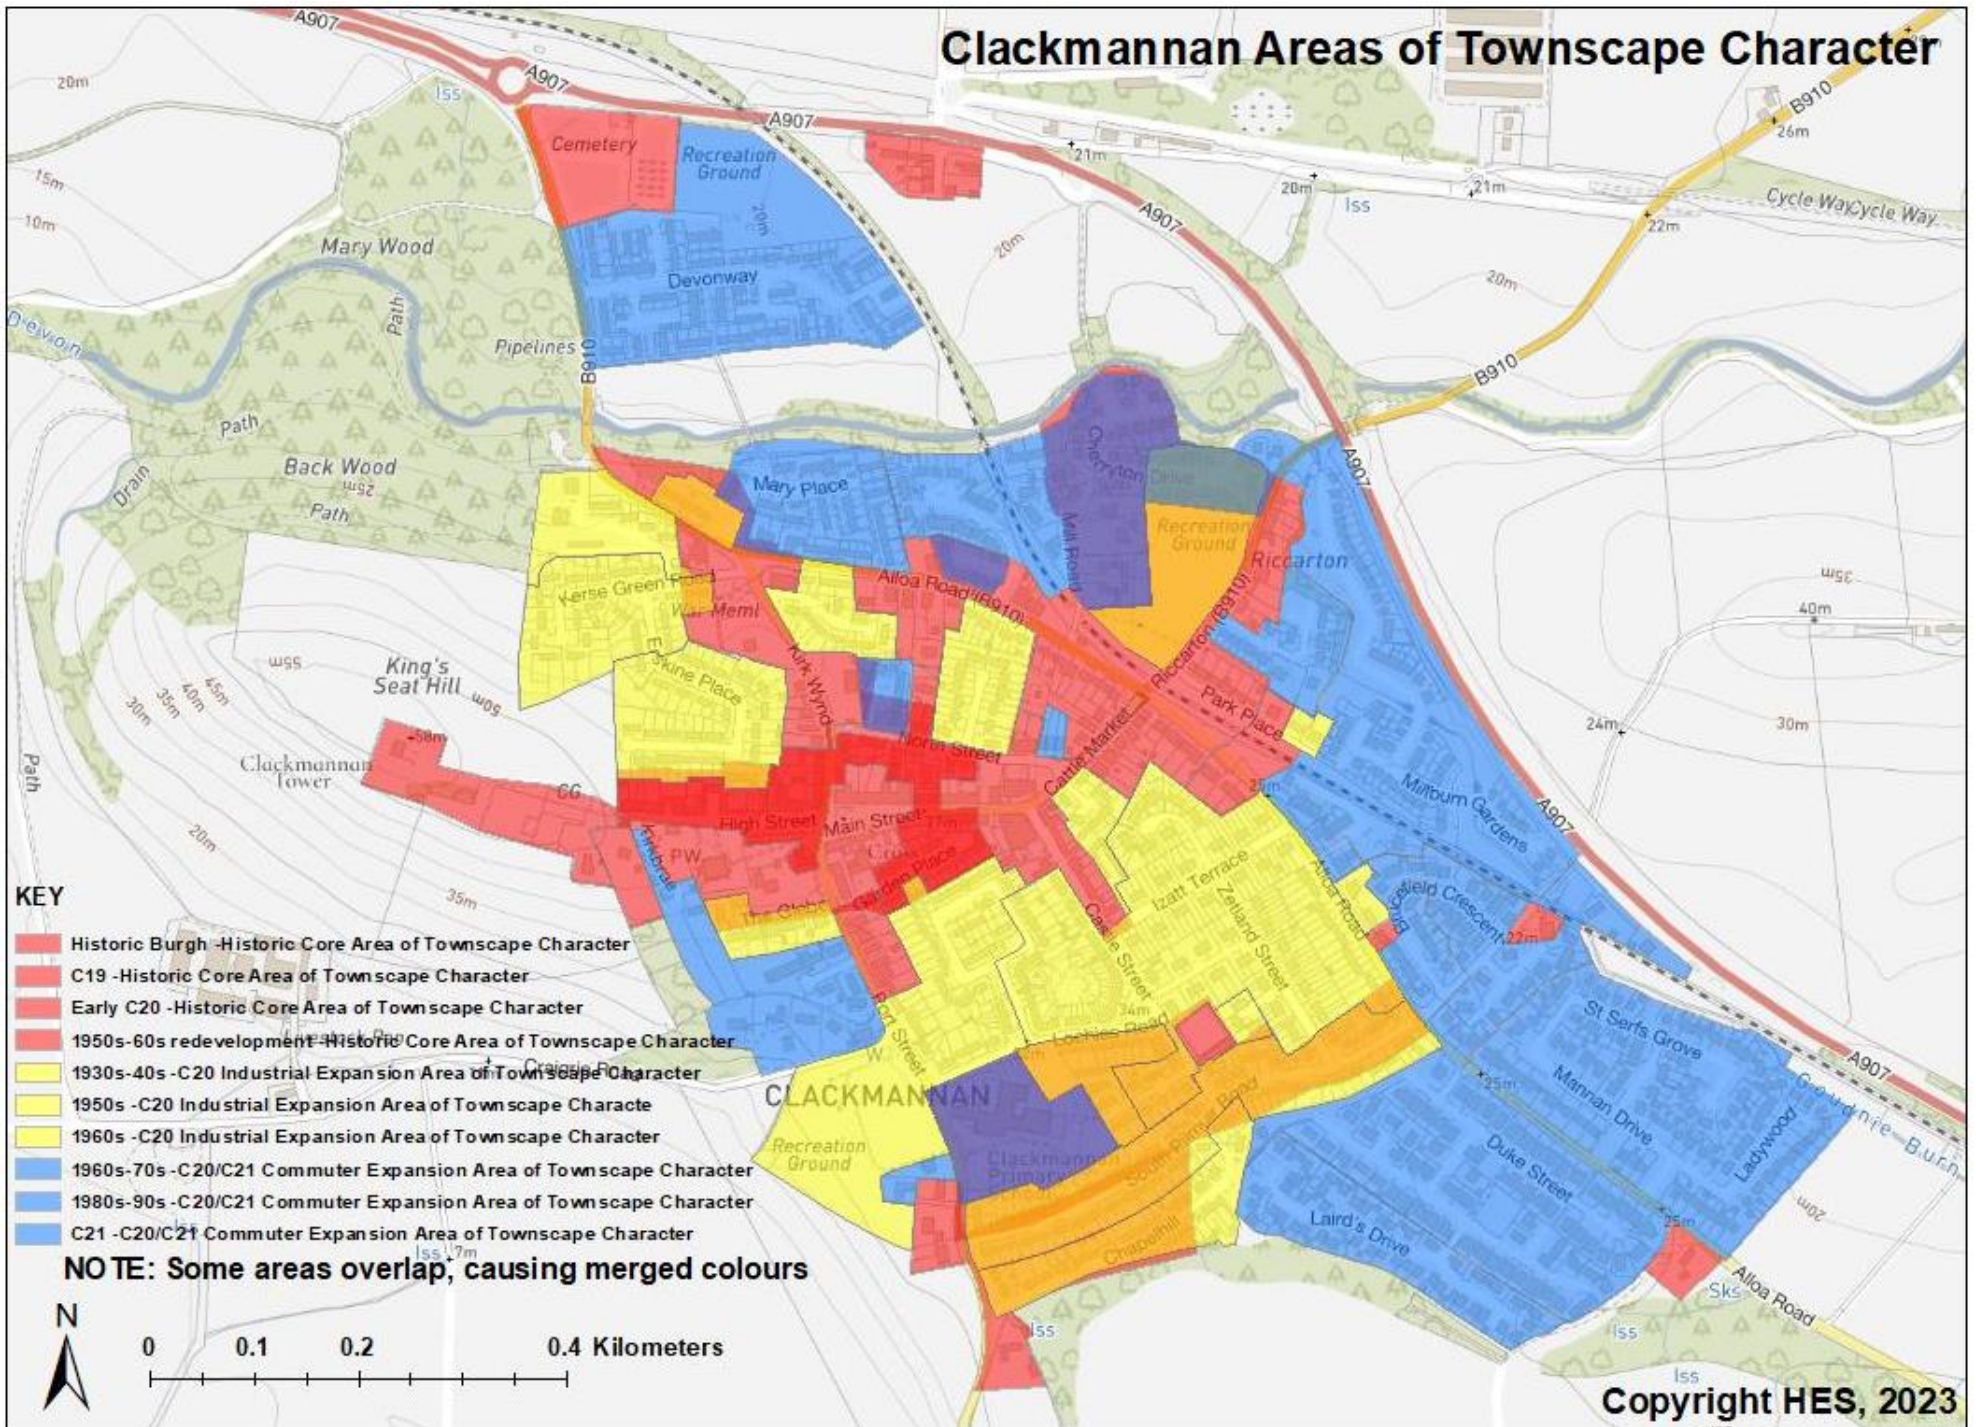

Clackmannan Areas of Townscape Character

Clackmannan Areas of Townscape Character

KEY

- Historic Burgh**
- C19**
- Early C20**
- 1930s-40s**
- 1950s**
- 1960s**
- 1960s-70s**
- 1980s-90s**
- C21**
- 1950s-60s redevelopment**

NOTE: Some areas overlap, causing merged colours