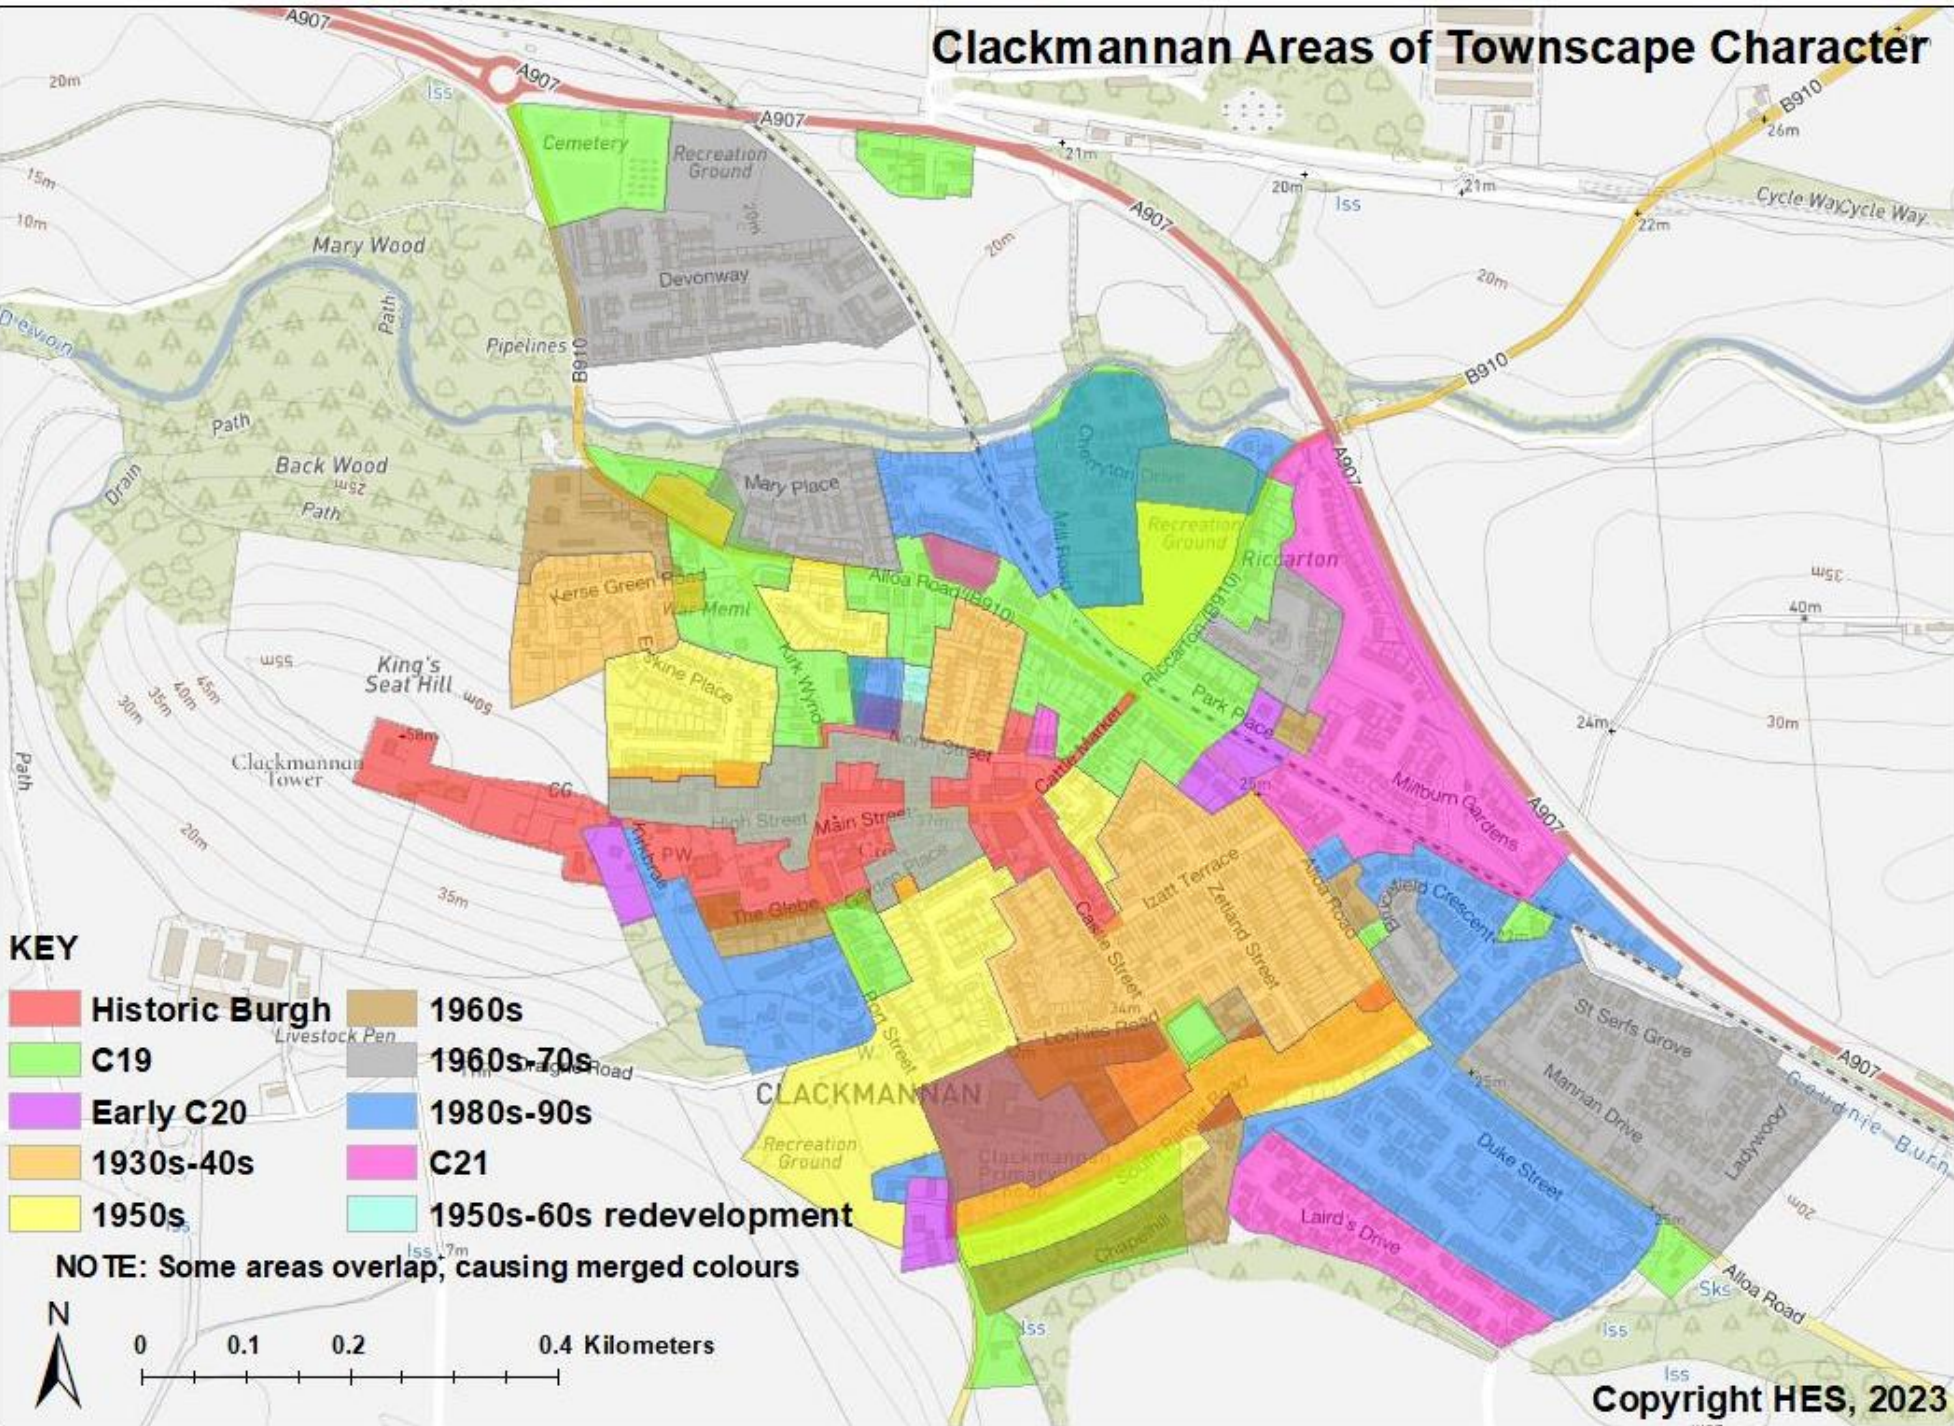

Clackmannan Areas of Townscape Character

Clackmannan Areas of Townscape Character

KEY

- Historic Burgh**
- C19**
- Early C20**
- 1930s-40s**
- 1950s**
- 1960s**
- 1960s-70s**
- 1980s-90s**
- C21**
- 1950s-60s redevelopment**

NOTE: Some areas overlap, causing merged colours