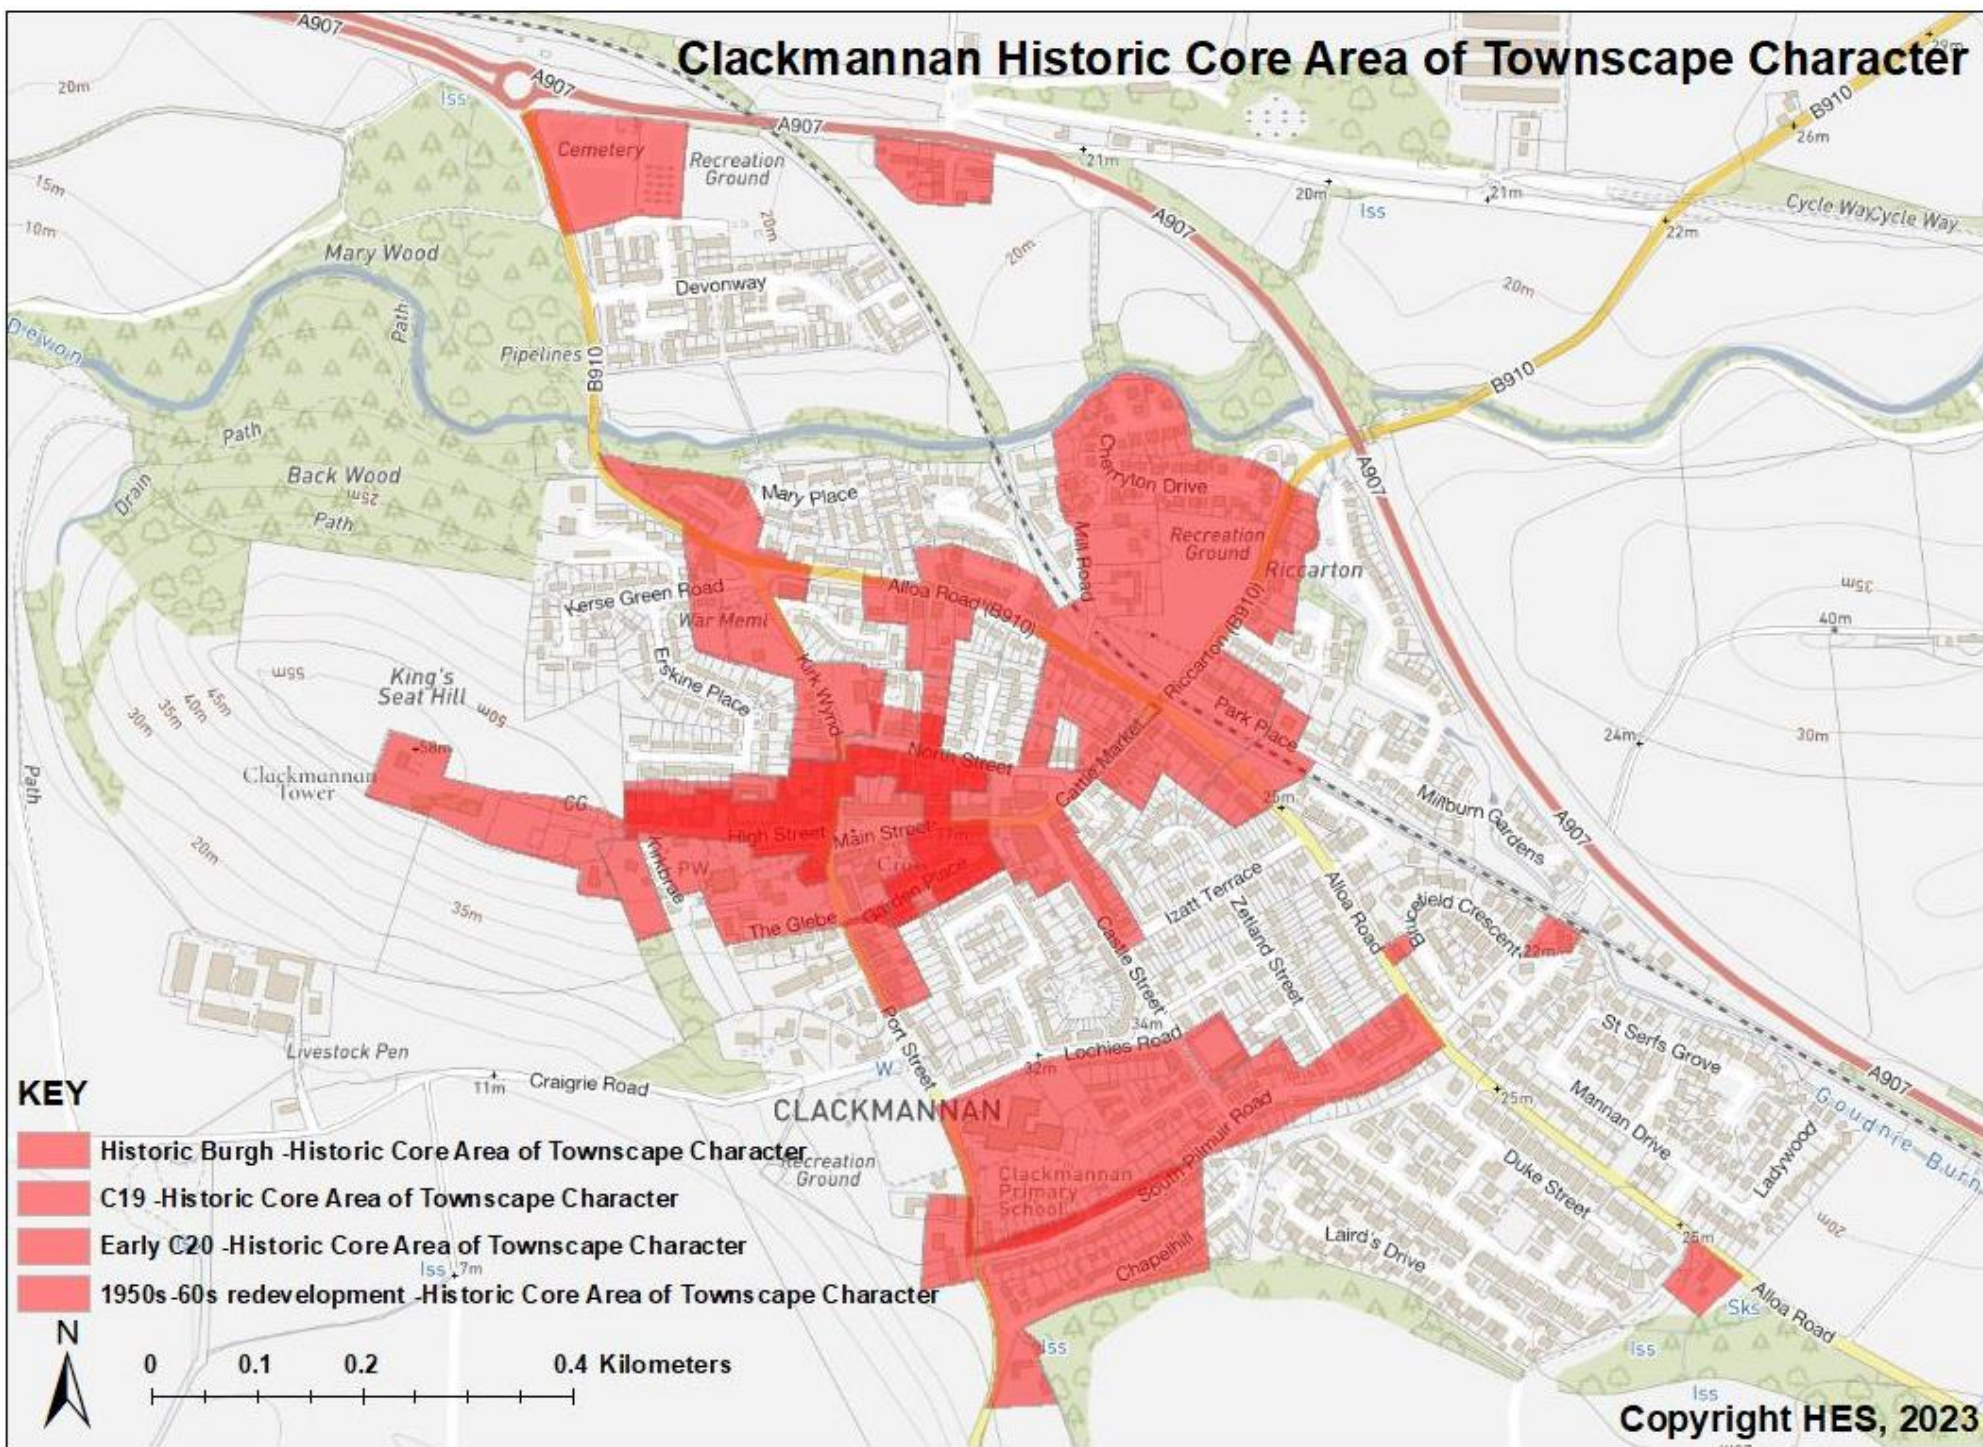

# Clackmannan Historic Core Area of Townscape Character

## KEY

- Historic Burgh -Historic Core Area of Townscape Character
- C19 -Historic Core Area of Townscape Character
- Early C20 -Historic Core Area of Townscape Character
- 1950s -60s redevelopment -Historic Core Area of Townscape Character

0 0.1 0.2 0.4 Kilometers